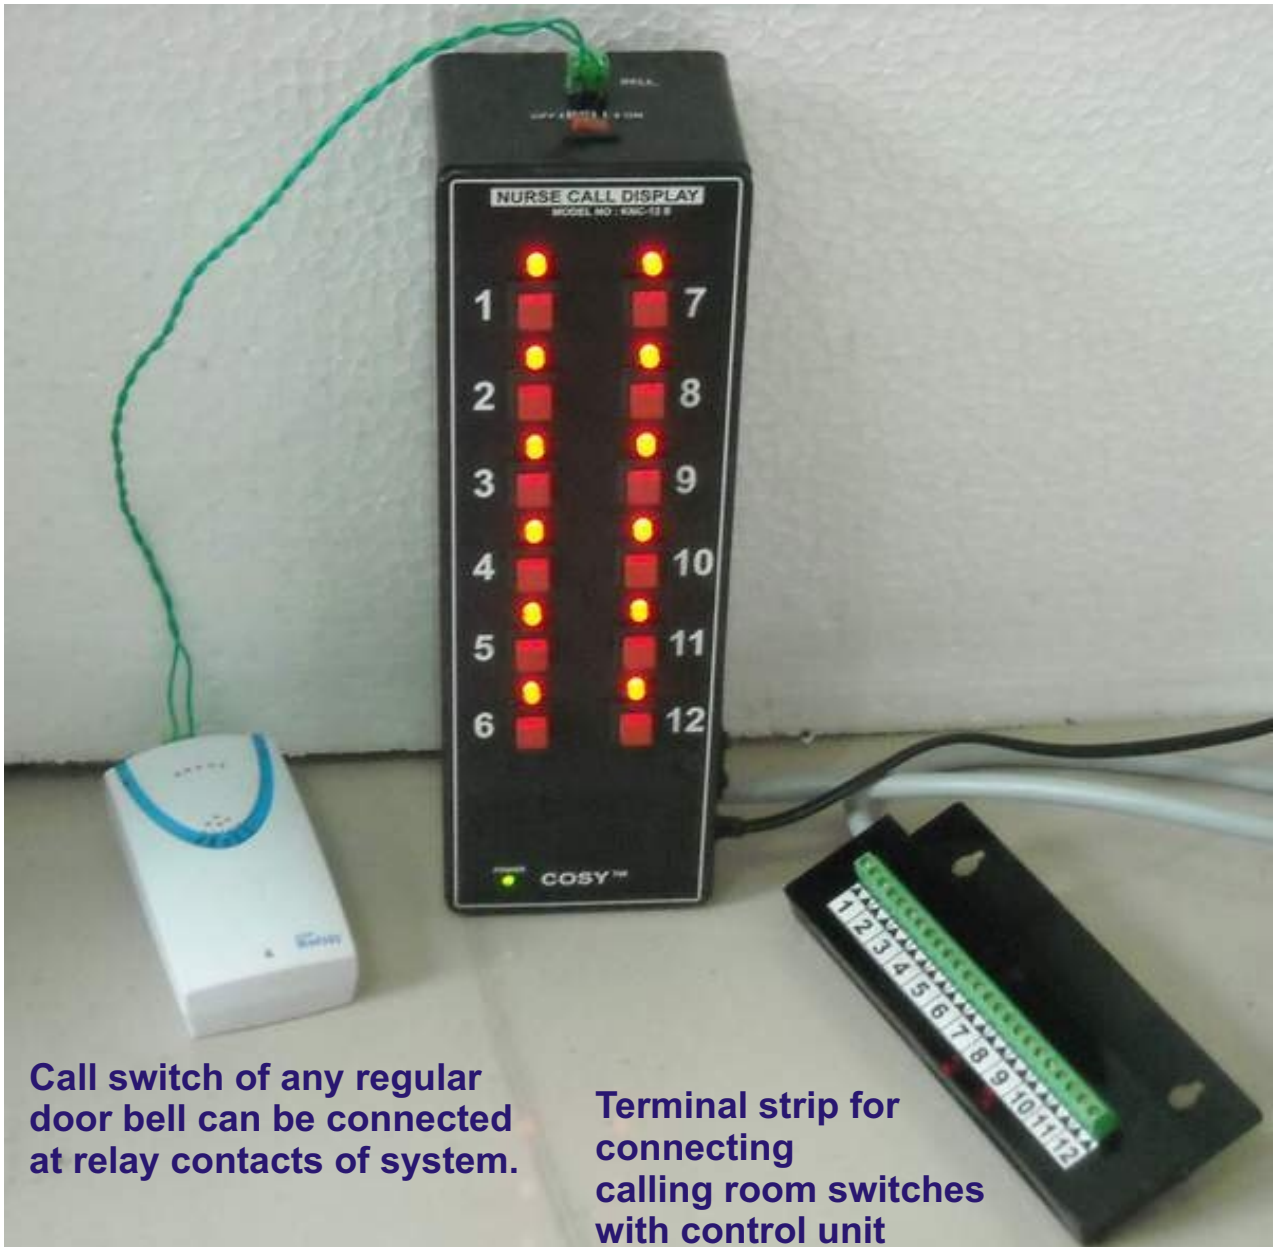

System Configuration