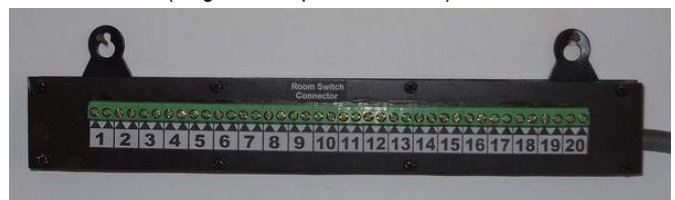

Installation :

1. Fix any type of simple push buttons at required calling point locations with 2 core cables .
2. Connect a suitable 3VDC battery operated bell at terminal provided in control unit.
3. Connect calling point switches with main control terminal strip using any 2 core telephone cable.
4. Switch ON the power to system .

Operation

When at any of the locations a switch is pressed , the light in control unit will start glowing against respective called numbers . The attendant can now see which room/rooms are calling. Lights of attended numbers can be turned off by pressing its respective buttons. Every new call will also activate the bell . Duration of bell sound will depend on the type of bell installed . Bell can be optionally switched off through a switch provided in control unit .

Specifications:

Power Supply : 12VDC , 5watts , Power adapter for use with 100V to 240V DC included .

Dimensions & Weight : **Control Unit:** 11 inches X 3 inches X 2.5 inches , Wall mounting

Connecting cable between call switches and control unit : 2 core cable (regular telephone cables) .Not included

Accessories Included : Terminal strip for connecting calling room switches with control unit

Room switches : use any type of push buttons like bell switches as required . (Not included)

Manufactured by:

COSY COMMUNICATIONS , 1, Indraprastha, Sewla, Majra, Dehradun - 248 171

Tele: 0135-2640816 E-Mail: cosycom@gmail.com , Web : www.cosycom.com